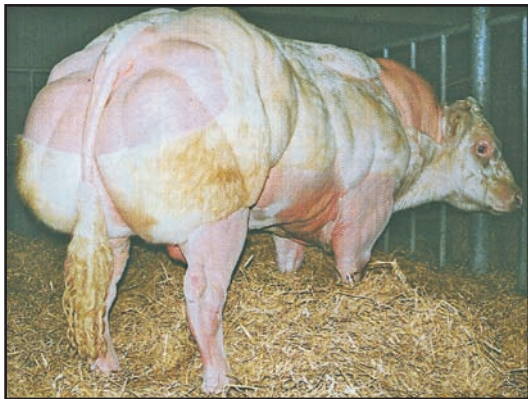

### CALVING EASE BULL

- Good growth
- Pigmented eyes
- Improves scrotum circumference +10,5
- 97% Reliability

HE 3331

## BELGIAN BLUE

- Exceptional carcass yield +/- 65%
- Calves same size as maternal breed
- Terminal crossbreeding